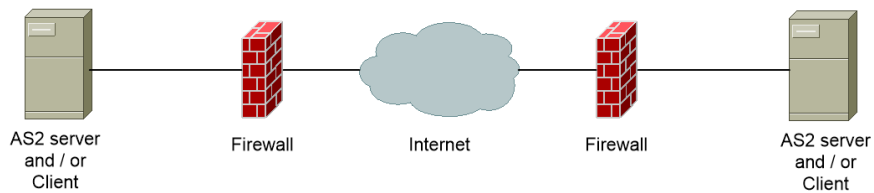

Abbreviations	Explanation
AES-256	Advanced Encryption Standard, 256 bits
AS2	Applicability Statement 2
MDN	Message Disposition Notification is a sort of confirmation message, issued by the receiver of a message
SHA	Cryptographic hash algorithm
SSH	Secure Shell network protocol
SSL	Secure Sockets Layer
X.509 digital certificates	Standard for Public Key Infrastructure certificates

AS2 connection

How to proceed

Contact your local account manager or cash management specialist to get further information and details about AS2.

www.nordea.com