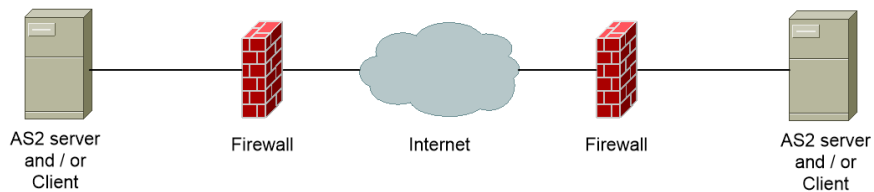

Abbreviations	Explanation
AES-256	Advanced Encryption Standard, 256 bits
AS2	Applicability Statement 2
Drummond Group	Software certifier company www.drummondgroup.com
MDN	Message Disposition Notification is a sort of confirmation message, issued by the receiver of a message
SHA	Cryptographic hash algorithm
SSH	Secure Shell network protocol
SSL	Secure Sockets Layer
X.509 digital certificates	Standard for Public Key Infrastructure certificates

AS2 connection

How to proceed

Contact your local account manager or cash management specialist to get further information and details about AS2.

www.nordea.com